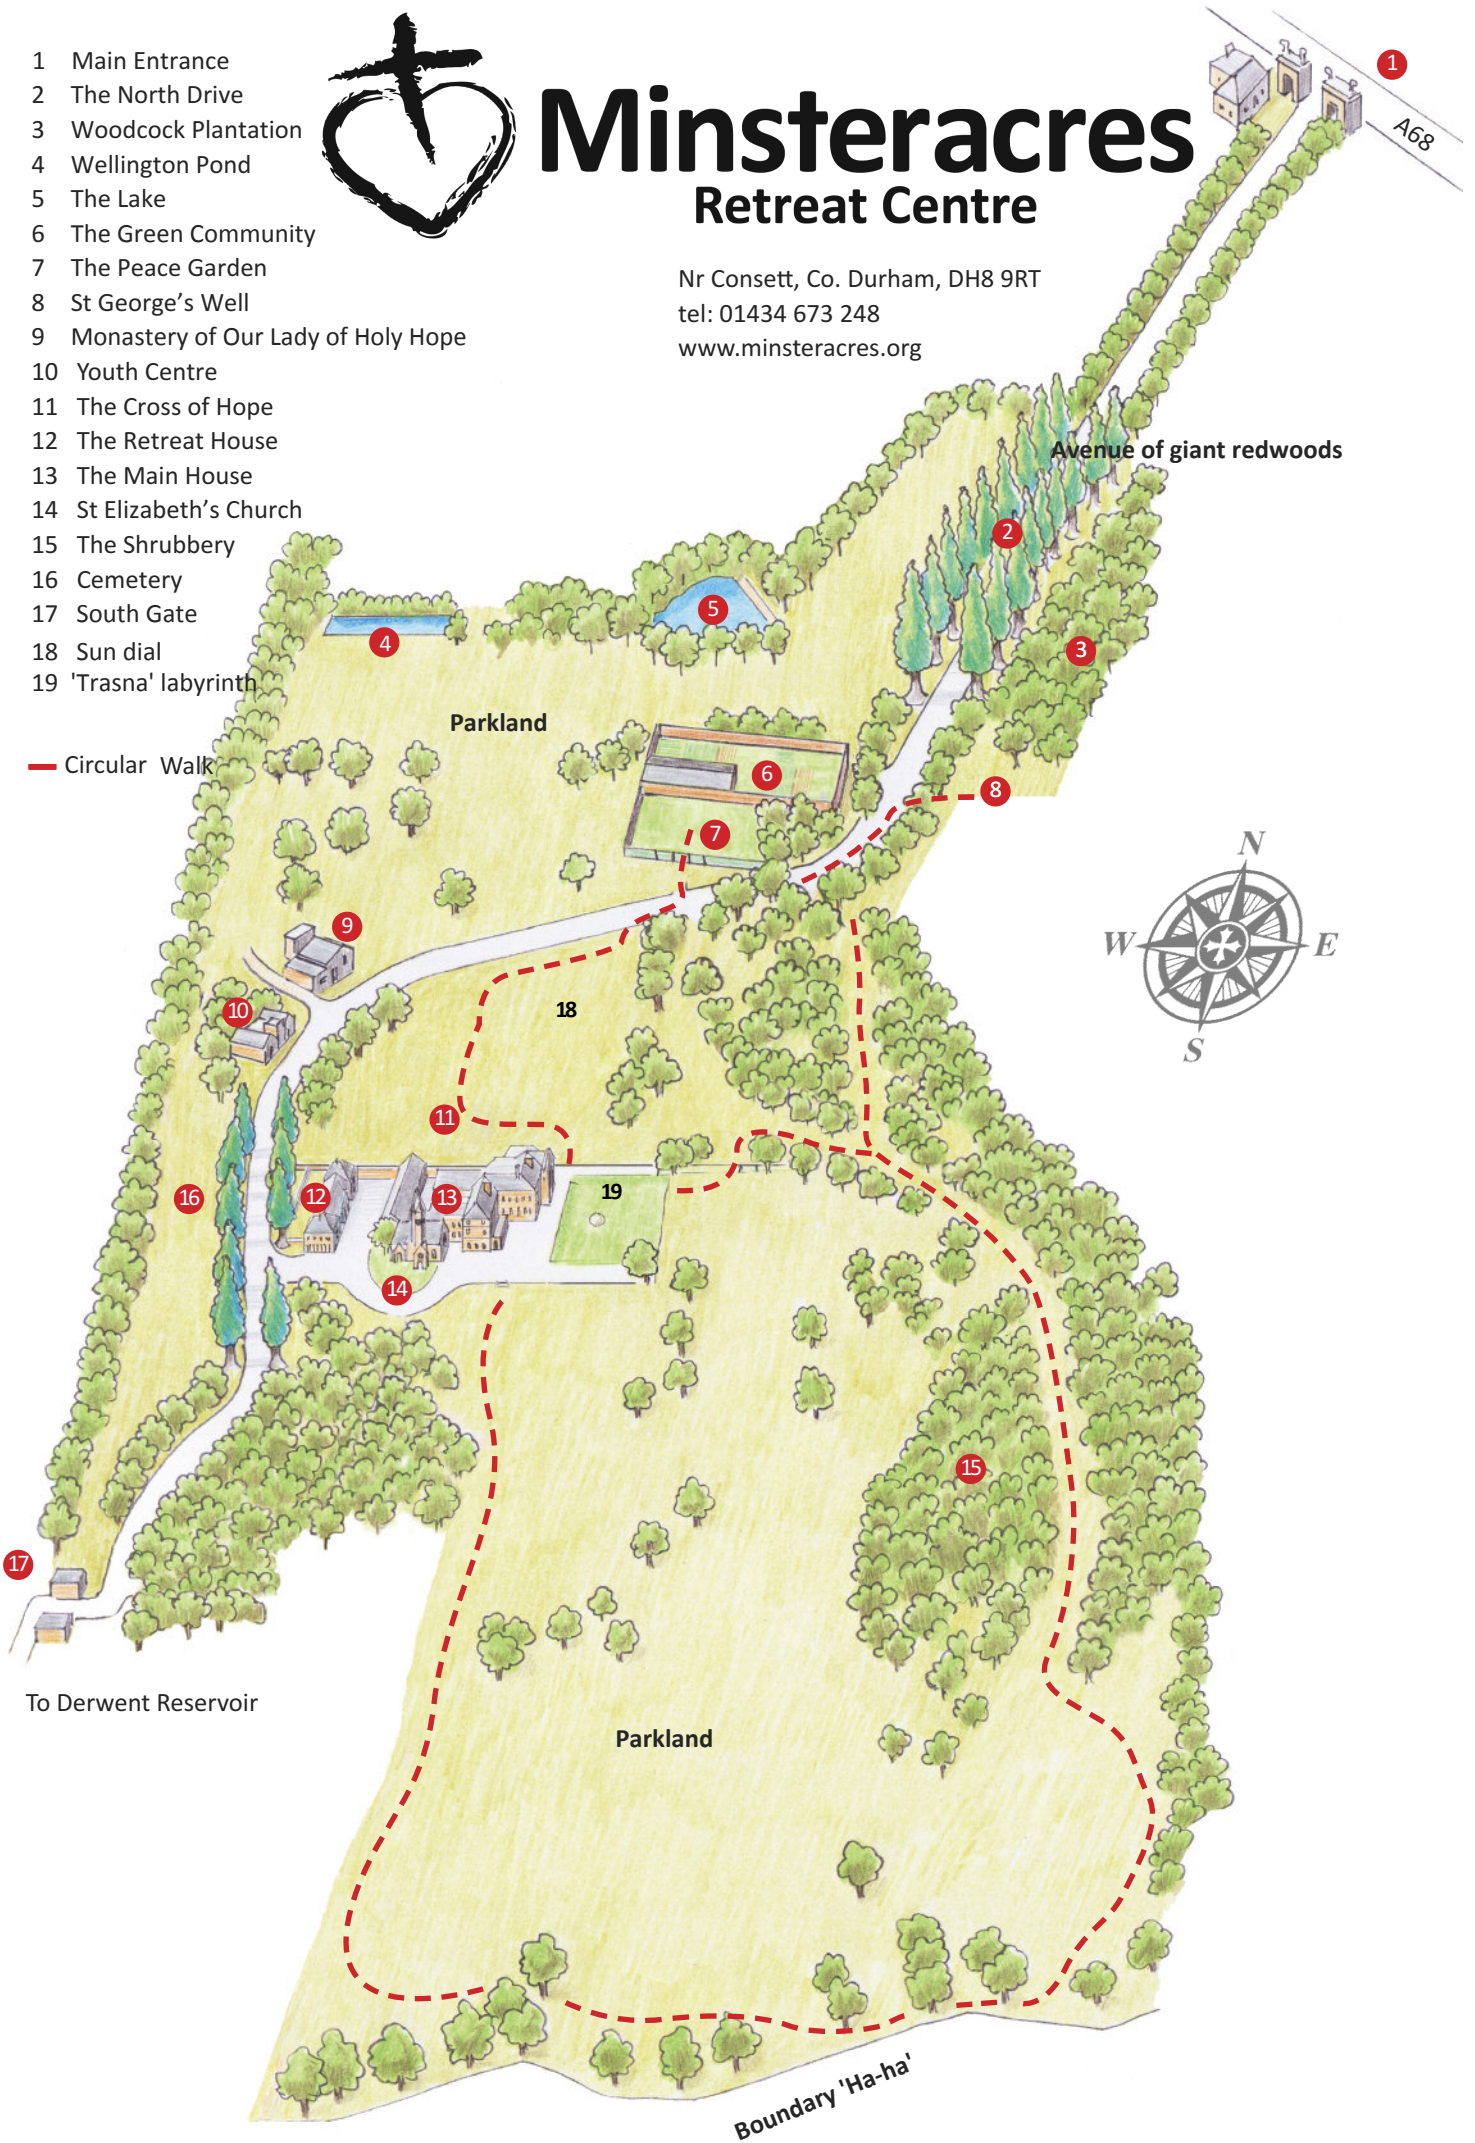

- 1 Main Entrance
- 2 The North Drive
- 3 Woodcock Plantation
- 4 Wellington Pond
- 5 The Lake
- 6 The Green Community
- 7 The Peace Garden
- 8 St George's Well
- 9 Monastery of Our Lady of Holy Hope
- 10 Youth Centre
- 11 The Cross of Hope
- 12 The Retreat House
- 13 The Main House
- 14 St Elizabeth's Church
- 15 The Shrubbery
- 16 Cemetery
- 17 South Gate
- 18 Sun dial
- 19 'Trasna' labyrinth

Minsteracres

Retreat Centre

Nr Consett, Co. Durham, DH8 9RT
 tel: 01434 673 248
www.minsteracres.org

— Circular Walk

To Derwent Reservoir

Boundary 'Ha-ha'